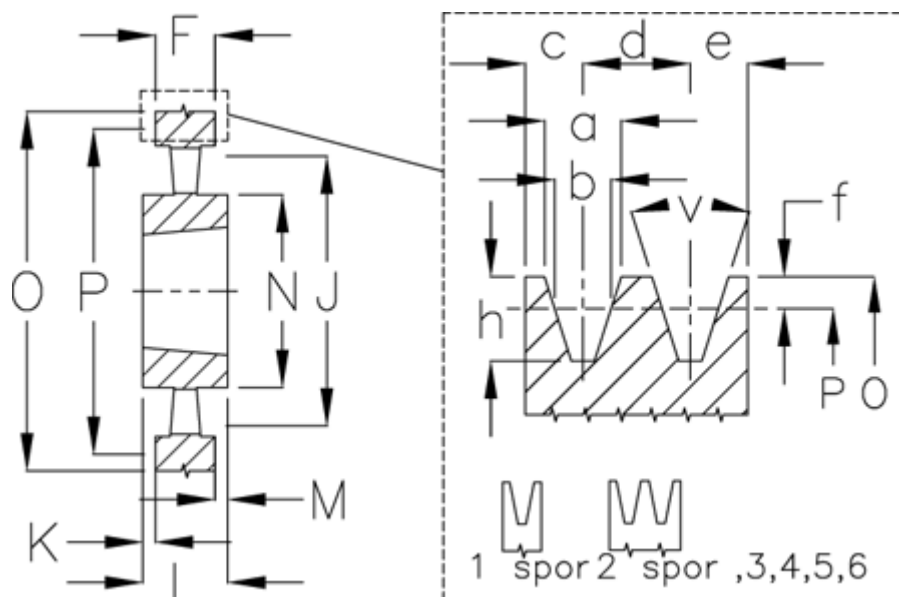

Article number: 604112045003

Description: V-belt pulley SPC 450/3 TL3535

## Measures

a	= 22.0	For bush	= 3535	O	= 459.6
b	= 19.0	h	= 23.8	P	= 450
Bush $\zeta$ max	= 90	J	= 394	Type	= SPC
c	= 17.0	K	= 2	v	= 38 grader
d	= 25.5	L	= 89		
e	= 17.0	m	= 2.0		
f	= 4.8	N	= 175		
F	= 85	Number of ribs	= 3		